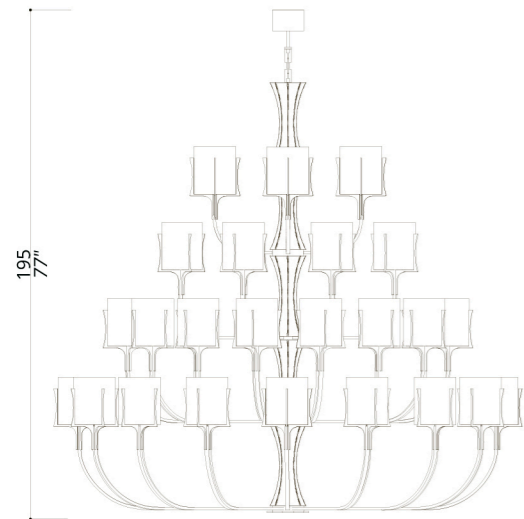

# NEW FLOW

**2111-GK-24**

CHANDELIER

4 LAYERS CHANDELIER; LEATHER INLAYS.  
50 CENTIMETRES OF CHAIN INCLUDED.  
STRUCTURE AND CONNECTION BOX IN F\_10  
(NATURAL BRASS) AND F\_15 (SATIN GOLD  
FINISH); BLACK LEATHER INLAYS.  
SHADES IN TS\_24 (GOLD TREVIRA WAVE).

44 LIGHTS  
TYPE E14

**2152-GK**

TRIPLE  
PENDANT

50 CENTIMETRES OF STEEL WIRE INCLUDED.  
STRUCTURE IN F\_10 (NATURAL BRASS)  
AND F\_15 (SATIN GOLD FINISH);  
BLACK LEATHER INLAYS.

3 LIGHTS  
TYPE GU10 LED  
INCLUDED

**2151-GK**

PENDANT

50 CENTIMETRES OF STEEL WIRE INCLUDED.  
STRUCTURE IN F\_10 (NATURAL BRASS)  
AND F\_15 (SATIN GOLD FINISH);  
BLACK LEATHER INLAYS.

1 LIGHT  
TYPE GU10 LED  
INCLUDED

215

# NEW FLOW

**2125-GK-24**

WALL LAMP

STRUCTURE AND CONNECTION BOX IN F\_10  
(NATURAL BRASS) AND F\_15 (SATIN GOLD  
FINISH); BLACK LEATHER INLAYS  
SHADES IN TS\_24 (GOLD TREVIRA WAVE).

6 LIGHTS  
TYPE E14