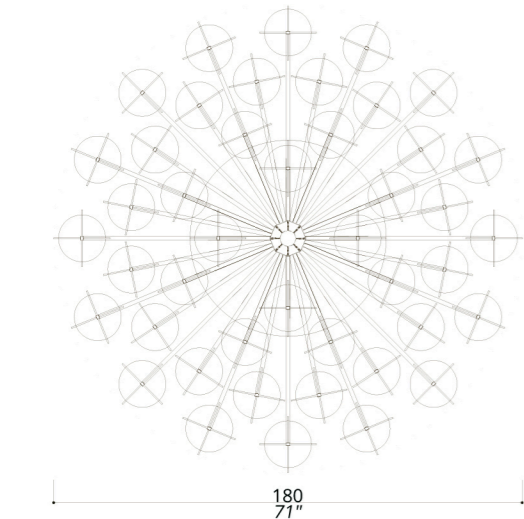

2152-GK

TRIPLE
PENDANT

50 CENTIMETRES OF STEEL WIRE INCLUDED.
STRUCTURE IN F_10 (NATURAL BRASS)
AND F_15 (SATIN GOLD FINISH);
BLACK LEATHER INLAYS.

3 LIGHTS
TYPE GU10 LED
INCLUDED

2151-GK

PENDANT

50 CENTIMETRES OF STEEL WIRE INCLUDED.
STRUCTURE IN F_10 (NATURAL BRASS)
AND F_15 (SATIN GOLD FINISH);
BLACK LEATHER INLAYS.

1 LIGHT
TYPE GU10 LED
INCLUDED

215