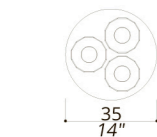

44 LIGHTS  
TYPE E14

**2152-GK**

TRIPLE  
PENDANT

50 CENTIMETRES OF STEEL WIRE INCLUDED.  
STRUCTURE IN F\_10 (NATURAL BRASS)  
AND F\_15 (SATIN GOLD FINISH);  
BLACK LEATHER INLAYS.

3 LIGHTS  
TYPE GU10 LED  
INCLUDED