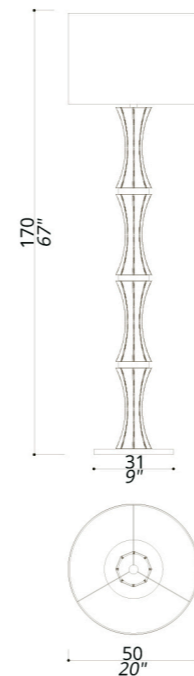

2141-GK-24

FLOOR LAMP

STRUCTURE IN F_10 (NATURAL BRASS)
AND F_15 (SATIN GOLD FINISH);
BLACK LEATHER INLAYS. METAL BASE.
SHADE IN TS_24 (GOLD TREVIRA WAVE).

1 LIGHT
TYPE E27

216