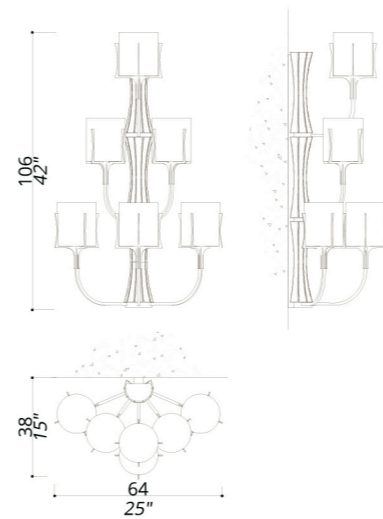

# NEW FLOW

**2111-GK-24**

CHANDELIER

4 LAYERS CHANDELIER; LEATHER INLAYS.  
50 CENTIMETRES OF CHAIN INCLUDED.  
STRUCTURE AND CONNECTION BOX IN F\_10  
(NATURAL BRASS) AND F\_15 (SATIN GOLD  
FINISH); BLACK LEATHER INLAYS.  
SHADES IN TS\_24 (GOLD TREVIRA WAVE).

44 LIGHTS  
TYPE E14

**2152-GK**

TRIPLE  
PENDANT

50 CENTIMETRES OF STEEL WIRE INCLUDED.  
STRUCTURE IN F\_10 (NATURAL BRASS)  
AND F\_15 (SATIN GOLD FINISH);  
BLACK LEATHER INLAYS.

3 LIGHTS  
TYPE GU10 LED  
INCLUDED

**2151-GK**

PENDANT

50 CENTIMETRES OF STEEL WIRE INCLUDED.  
STRUCTURE IN F\_10 (NATURAL BRASS)  
AND F\_15 (SATIN GOLD FINISH);  
BLACK LEATHER INLAYS.

1 LIGHT  
TYPE GU10 LED  
INCLUDED

215

# NEW FLOW

**2125-GK-24**

WALL LAMP

STRUCTURE AND CONNECTION BOX IN F\_10  
(NATURAL BRASS) AND F\_15 (SATIN GOLD  
FINISH); BLACK LEATHER INLAYS  
SHADES IN TS\_24 (GOLD TREVIRA WAVE).

6 LIGHTS  
TYPE E14