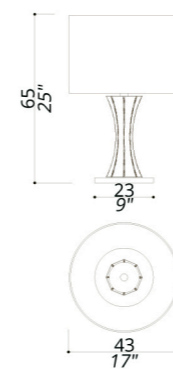

2131-GK-24

TABLE LAMP

STRUCTURE IN F_10 (NATURAL BRASS)
AND F_15 (SATIN GOLD FINISH);
BLACK LEATHER INLAYS. METAL BASE.
SHADE IN TS_24 (GOLD TREVIRA WAVE).

1 LIGHT
TYPE E27